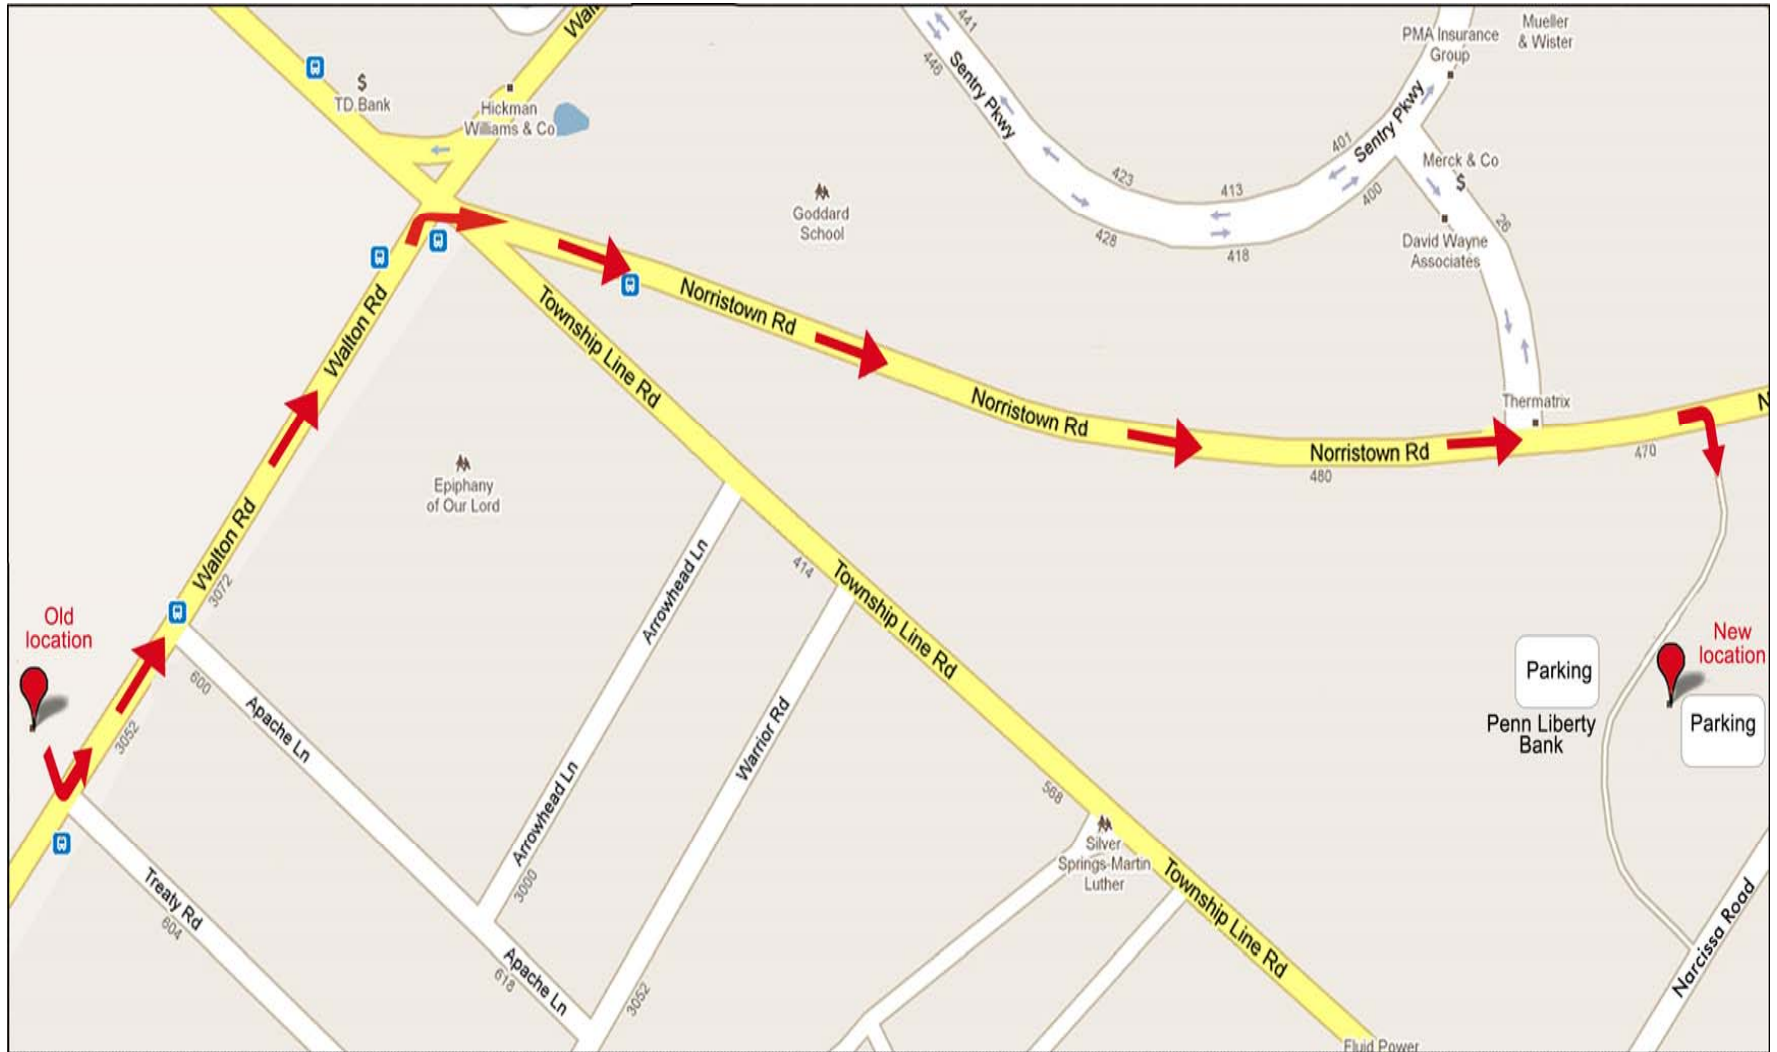

Montgomery County Association of REALTORS®

Blue Bell Executive Campus
470 Norristown Road, Suite 300
Blue Bell, PA 19422
Phone: 610-260-9931